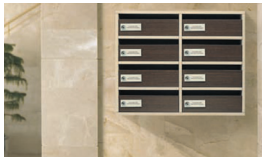

Stylo - Natural Veneer Mailbox

Multi-occupancy ▲ Internal use

Suitable for use as a bank of mailboxes.

Each mailbox has a side opening door and a stainless steel identification tag.

Colour options:

- ▲ Natural wood veneer